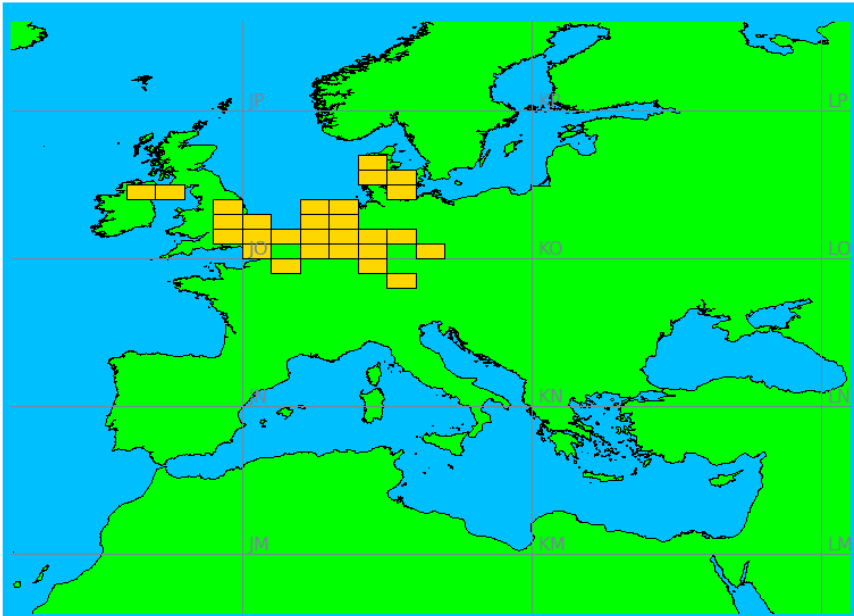

Band: 432 MHz. Worked locator squares 2022-01-12/12