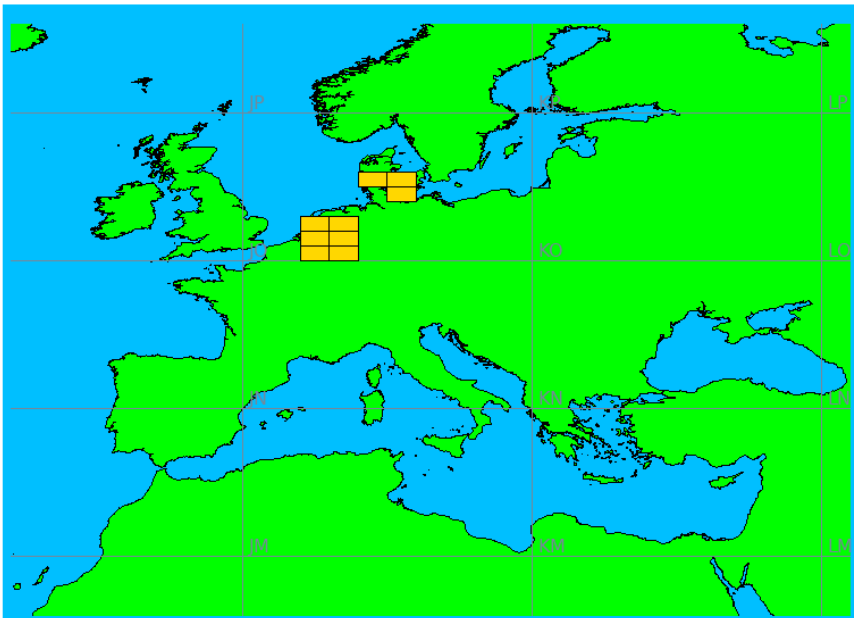

Band: 1.3 GHz. Worked locator squares 2022-01-19/19