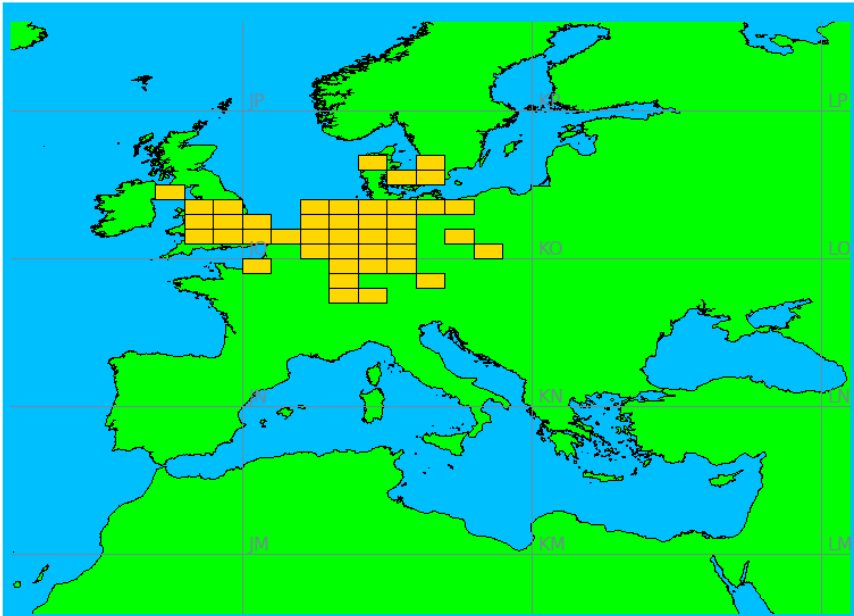

Band: 144 MHz. Worked locator squares 2022-01-05/05