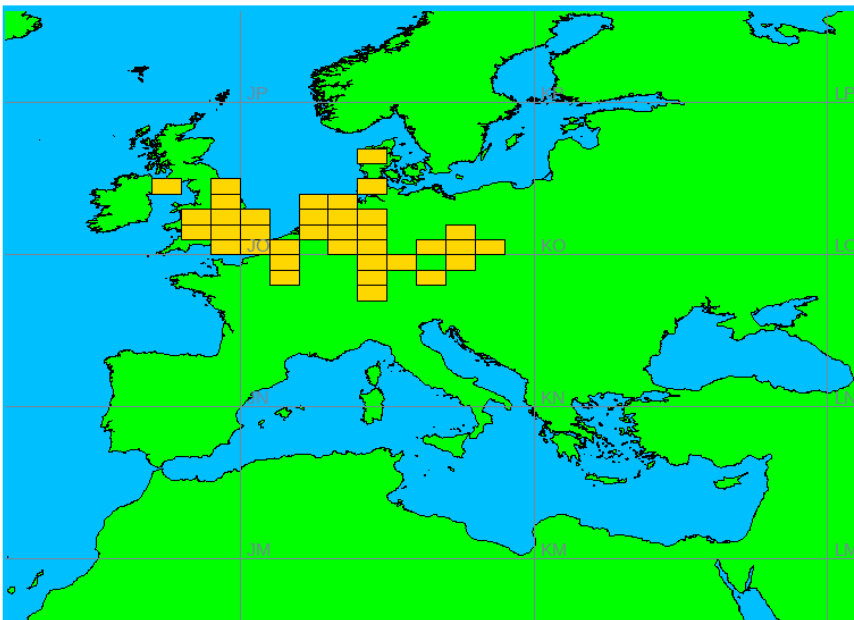

Band: 144 MHz. Worked locator squares 2023-02-01/01