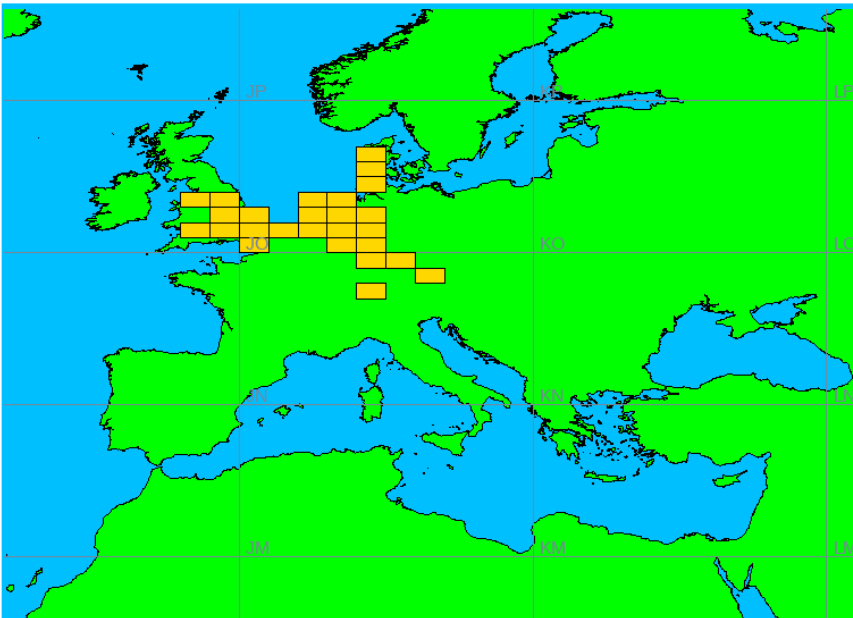

Band: 432 MHz. Worked locator squares 2023-02-08/08